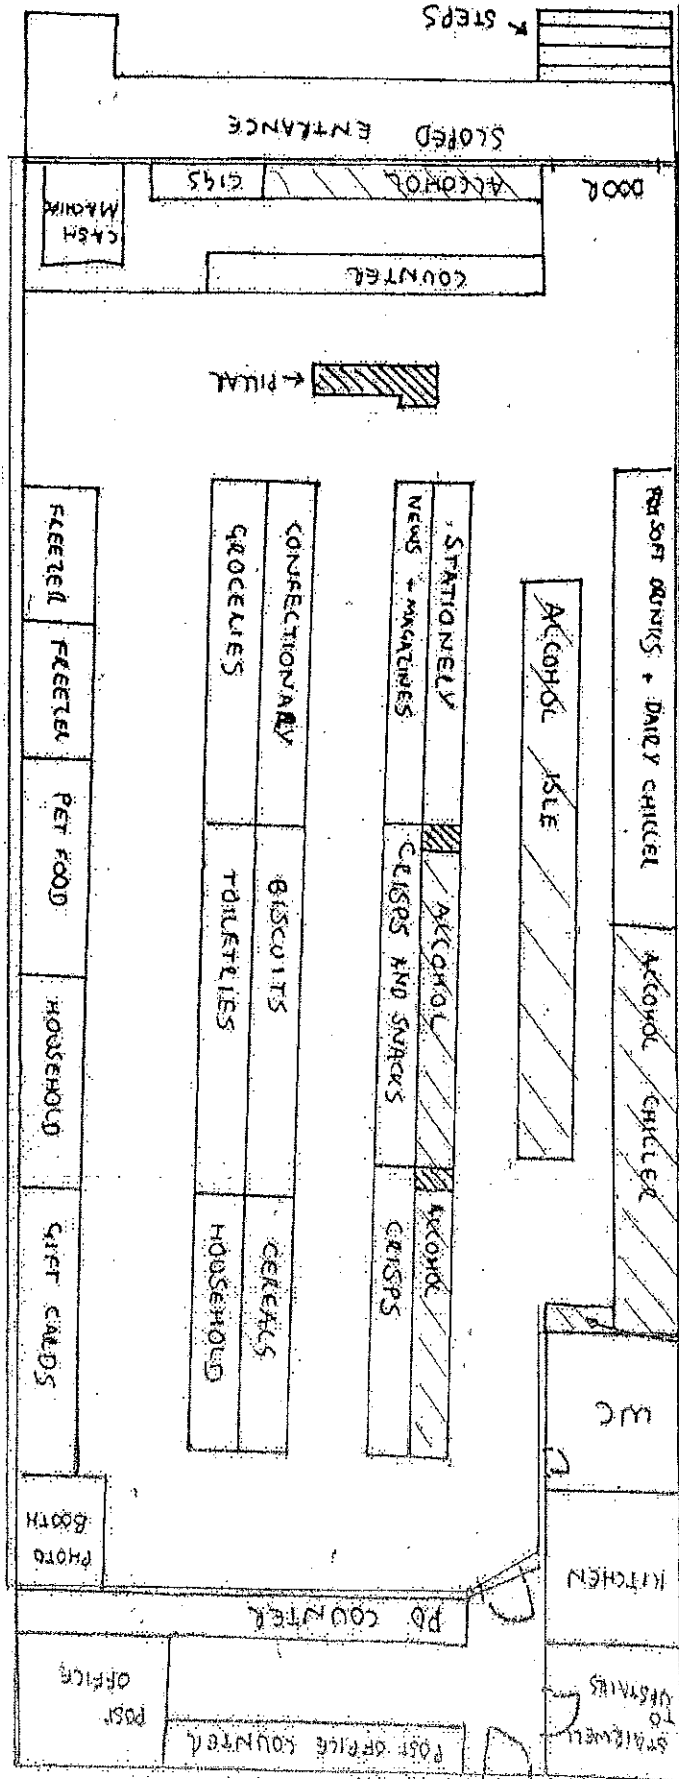

EXTERNAL SHOP AREA

SCALE - 1:100  
 [Hatched Box] = PIVAL

HA STORES  
 11 HENDERSON AVENUE  
 SCARSDALE  
 DN 15 9RL

FIRE EXIT